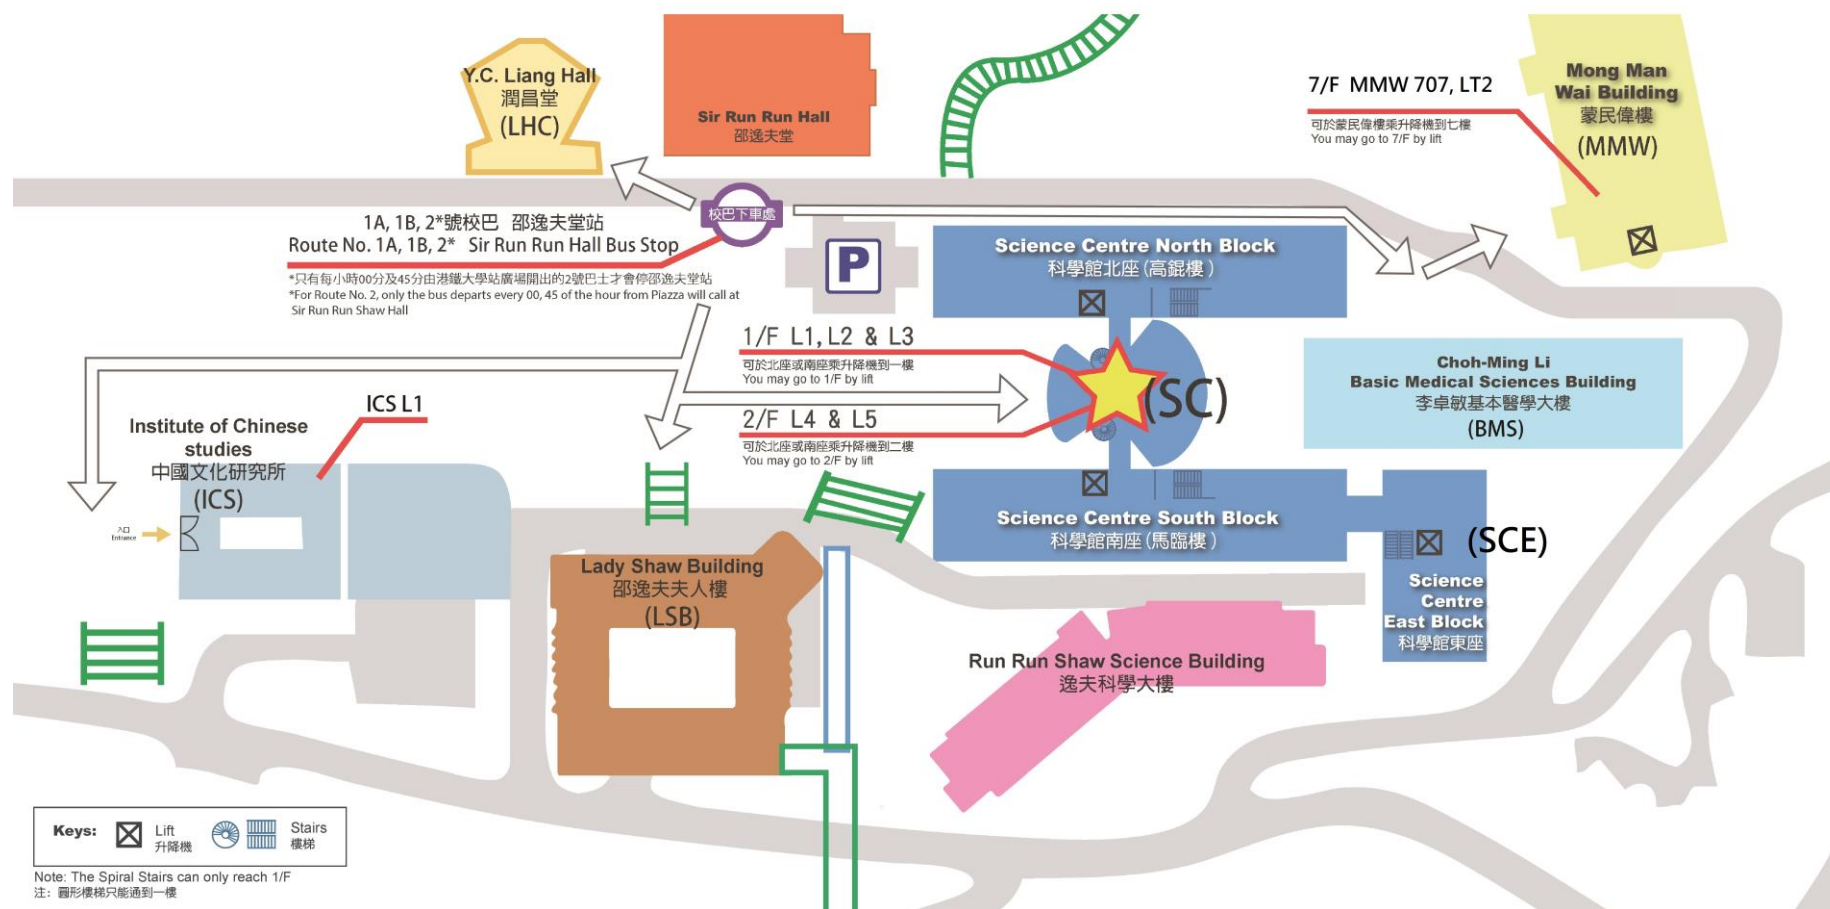

CUHK Central Campus Floor Plan 香港中文大學中央校園地圖

經大學港鐵站 From University MTR Station

從大學港鐵站 A 出口右轉便會看到校車總站，校車是免費的。你可以乘坐校車 1A 或 1B 線，在第二個站(1B 線則是第三個站)邵逸夫堂下車。從校巴士站步行到 SC, MMW, LSB, LHC 或 ICS，約需五至十分鐘。

After exiting from University MTR station exit A, turn right, you can see the school bus stop. Take school bus Route No. 1A or 1B, get off at the second stop (the third stop for Route No. 1B) – Sir Run Run Shaw Hall. And then walk to SC, MMW, LSB, LHS, BMS or ICS which takes about 5 to 10 minutes.

經大埔道 From Tai Po Road

乘搭經大埔道的公共汽車(70, 72, 72A, 73A 及 74A 巴士)，可於中文大學正門的車站下車(前一站為崇基書院)。從巴士站步行到 SC, MMW, LSB, LHC 或 ICS，約需十五分鐘。If you take bus no. 70, 72, 72A, 73A or 74A, you can get off at Chinese University Stop. And then walk to SC, MMW, LSB, LHS, BMS or ICS which takes about 15 minutes.